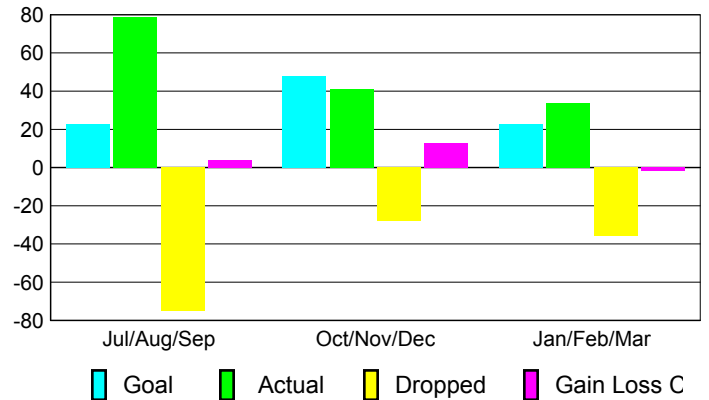

Membership Results 2009-2010

Goal, New, Dropped, Gain/Loss