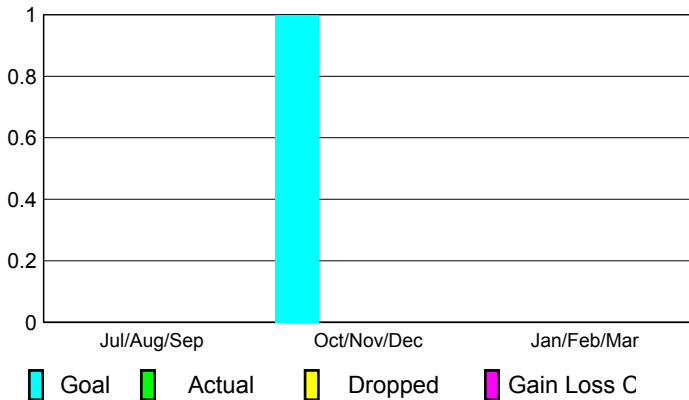

2009-2010 GMT Quarterly Report for District (or Undistricted) **District 102 W**

GMT: **Horst P. Kirchgatterer**

Location: **SWITZERLAND**

GMT CA: **4**

CLUBS

Club Results
2009-2010

Clubs
2008-2009

| Month | New Club Goal | Actual New Clubs | Actual Dropped Clubs | Gain/Loss of Clubs | Gain/Loss of Clubs |
|---------------|---------------|------------------|----------------------|--------------------|--------------------|
| Jul/Aug/Sep | 0 | 0 | 0 | 0 | 0 |
| Oct/Nov/Dec | 1 | 0 | 0 | 0 | 1 |
| Jan/Feb/Mar | 0 | 0 | 0 | 0 | 2 |
| Totals | 1 | 0 | 0 | 0 | 3 |

Club Results 2009-2010

Goal, New, Dropped, Gain/Loss

Comparison of Club Gain/Loss

Current Year Compared to the Previous Year

YTD Status Quo Clubs 2009-2010

Status Quo Clubs Compared to Status Quo Members

MEMBERSHIP