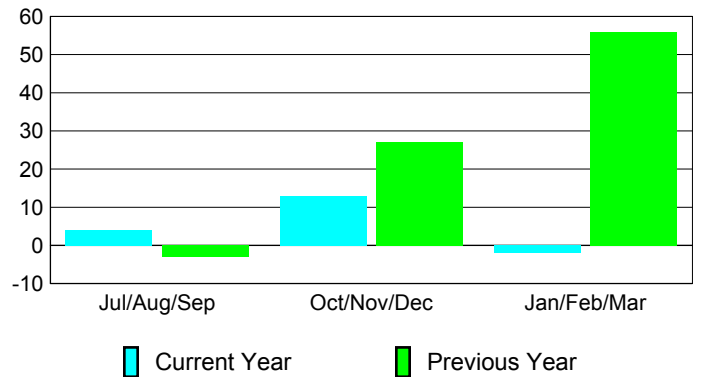

Membership Results
2009-2010

Membership
2008-2009

| Month | Net Memb Goal | Actual New Memb | Actual Dropped Memb | Gain/Loss of Memb | Gain/Loss of Memb |
|---------------|---------------|-----------------|---------------------|-------------------|-------------------|
| Jul/Aug/Sep | 23 | 79 | -75 | 4 | -3 |
| Oct/Nov/Dec | 48 | 41 | -28 | 13 | 27 |
| Jan/Feb/Mar | 23 | 34 | -36 | -2 | 56 |
| Totals | 94 | 154 | -139 | 15 | 80 |

Membership Results 2009-2010

Goal, New, Dropped, Gain/Loss

Comparison of Membership Gain/Loss

Current Year Compared to the Previous Year

Gender Comparison 2009-2010